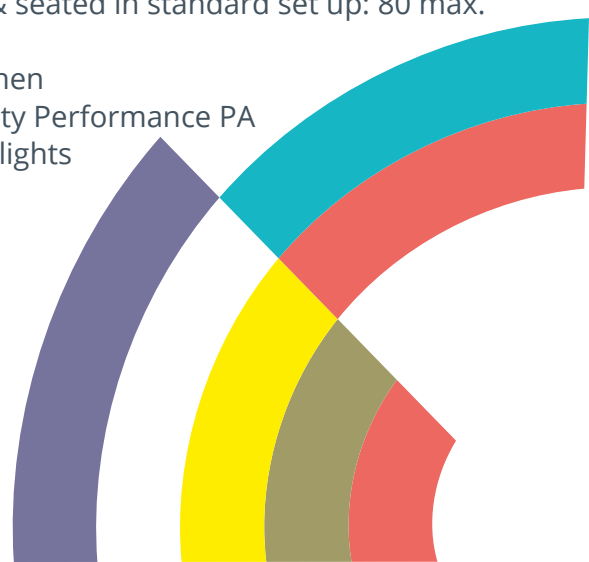

Seated Theatre style: 500
Seated Cabaret style:(round tables):
190 with bar, 210 without bar, 150
max for dinners
Standing: 360 (downstairs only)

DOREY ROOM >>

Seated Theatre style: 90
Seated Cabaret style (round tables): 50
Standing: 90

Bar and Kitchen
High Quality/Low Volume
PA and Lights fitted

<< THE CAFÉ

Standing & seated in standard set up: 80 max.

Bar & Kitchen
High Quality Performance PA
and stage lights

By arrangement: Sound tech, Light tech, Box Office staff

MERCH

Tables in main hall

STAGE DIMENSION

Depth 6m
Width 12m
Height 600mm
Clearance 10m
Risers available

SECURITY

Principle Security
In-House Crew

LOAD IN

The load in is 10m flat from parking position

POWER

32 amp three phase on stage and front of house.

DATA CONNECTION

Two 90meg fixed IP lines suitable for 4K streaming.

CURFEWS

St James has a 1am curfew all week.

Technical

SOUND DESK