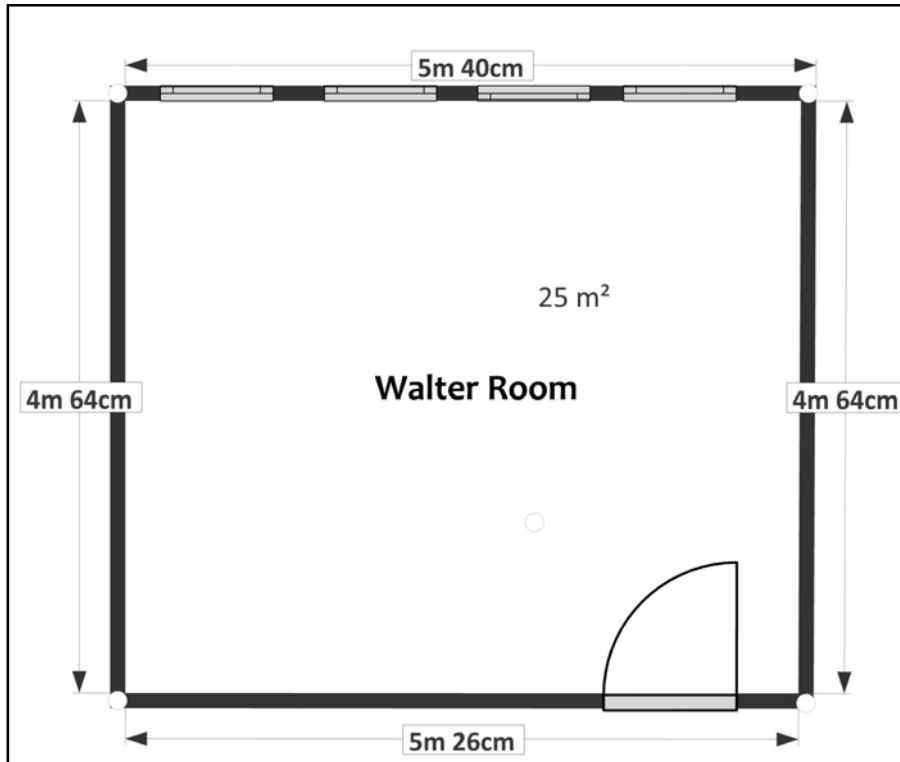

# Walter Room

## Walter Room Measurements

	Metric	Imperial
Length	5.250m	17.19ft
Width	4.650m	15.23ft
Height	2.637m	8.63ft
Area	24.410m <sup>2</sup>	261.80ft <sup>2</sup>

## About the Walter Room

The Walter Room is located on the first floor of the Dorey Centre. Access is via a corridor / lobby .  
Emergency exit via the corridor to the fire exit.

Walter Room Continued.....

## Walter Room Technical

The room is equipped with data communication cabling with eight connection points and patch-bay facilities.

There are four double 13 amp socket outlets divided over one circuit providing a loading capability of up to 3kW. Automatic emergency is fitted and emergency exits are always illuminated. The room is heated by radiators