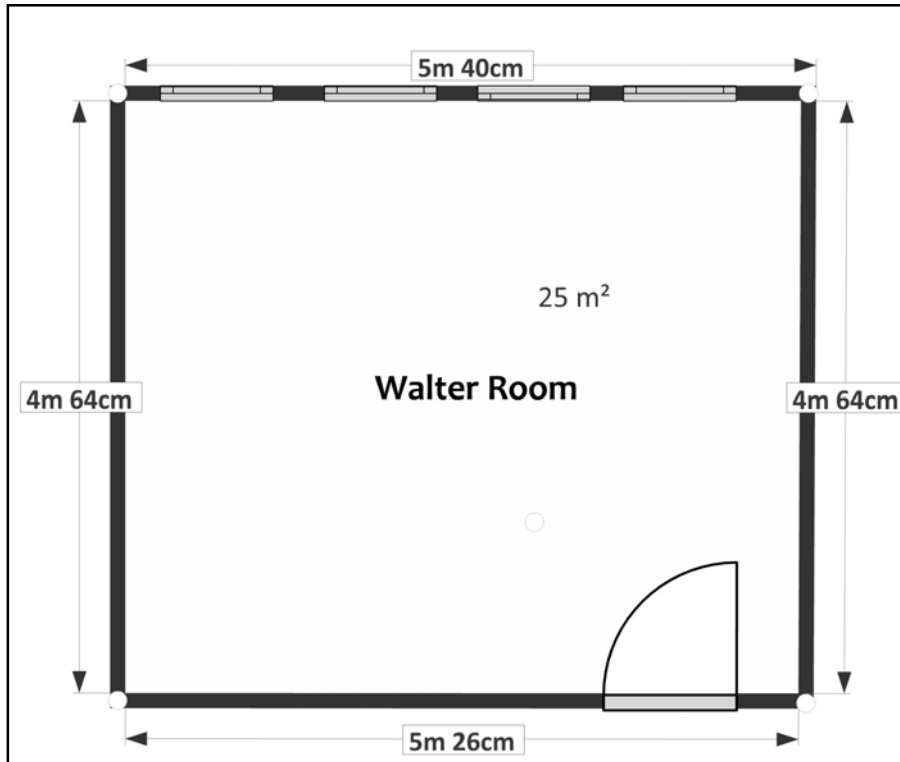

Walter Room

Walter Room Measurements

	Metric	Imperial
Length	5.250m	17.19ft
Width	4.650m	15.23ft
Height	2.637m	8.63ft
Area	24.410m ²	261.80ft ²

About the Walter Room

The Walter Room is located on the first floor of the Dorey Centre. Access is via a corridor / lobby .
Emergency exit via the corridor to the fire exit.

Walter Room Continued.....

Walter Room Technical

The room is equipped with data communication cabling with eight connection points and patch-bay facilities.

There are four double 13 amp socket outlets divided over one circuit providing a loading capability of up to 3kW. Automatic emergency is fitted and emergency exits are always illuminated. The room is heated by radiators