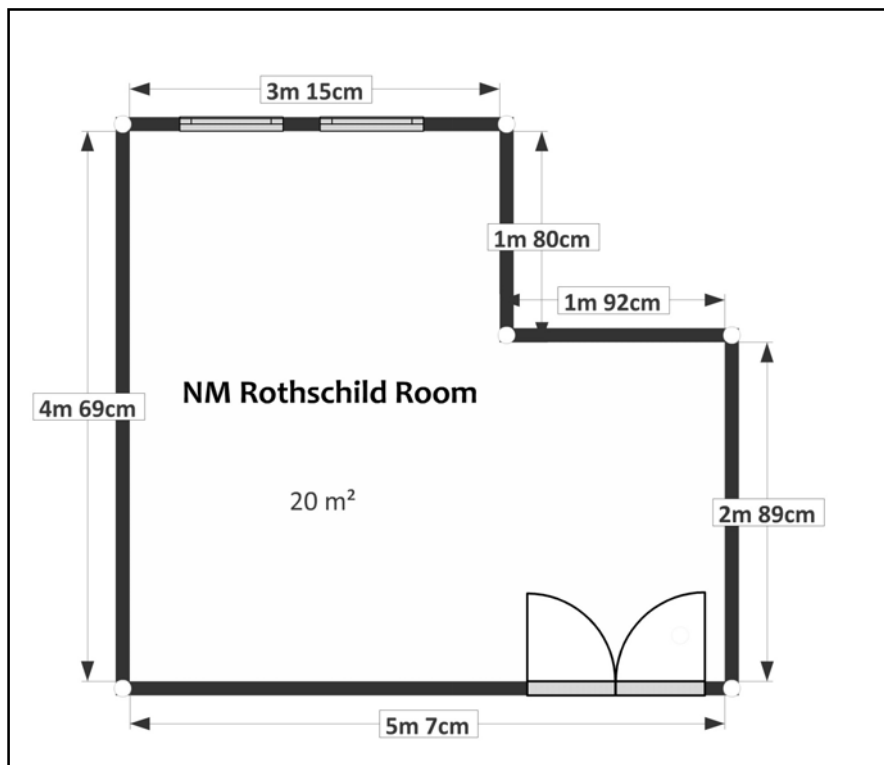

Rothschild Room

Rothschild Room Measurements

	Metric	Imperial
Length	1.9 + 3.15m	6.22 + 10.32ft
Width	2.9 + 1.75m	9.50 + 5.7ft
Height	2.637m	8.63ft
Area	5.51 + 5.51 = 11.02m ²	59.00 + 118.88ft ²

About the Rothschild Room

The NM Rothschild Room is located on the first floor of the Dorey Centre. Access is via a corridor / lobby . Emergency exit via the corridor to the fire exit.

NM Rothschild Room Continued.....

Rothschild Room Technical

The room is equipped with data communication cabling with four connection points and patch-bay facilities.

There is one double 13 amp socket outlet. The room is heated by radiators

Rothschild Room Rates of Hire 2018