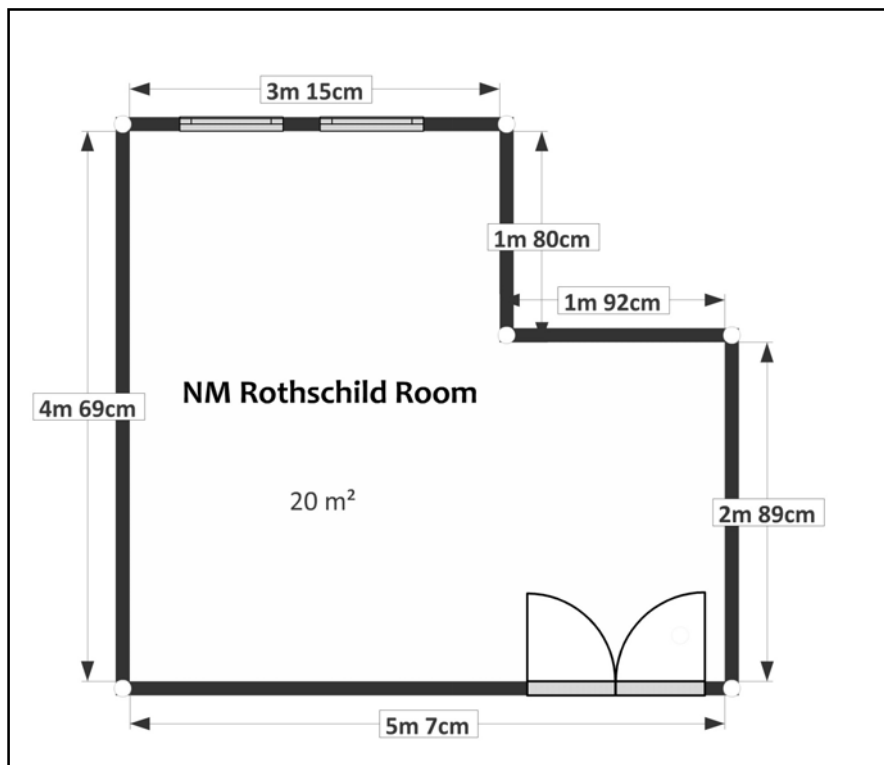

Rothschild Room

Rothschild Room Measurements

	Metric	Imperial
Length	1.9 + 3.15m	6.22 + 10.32ft
Width	2.9 + 1.75m	9.50 + 5.7ft
Height	2.637m	8.63ft
Area	5.51 + 5.51 = 11.02m ²	59.00 + 118.88ft ²

About the Rothschild Room

The NM Rothschild Room is located on the first floor of the Dorey Centre. Access is via a corridor / lobby . Emergency exit via the corridor to the fire exit.

NM Rothschild Room Continued.....

Rothschild Room Technical

The room is equipped with data communication cabling with four connection points and patch-bay facilities.

There is one double 13 amp socket outlet. The room is heated by radiators

Rothschild Room Rates of Hire 2015